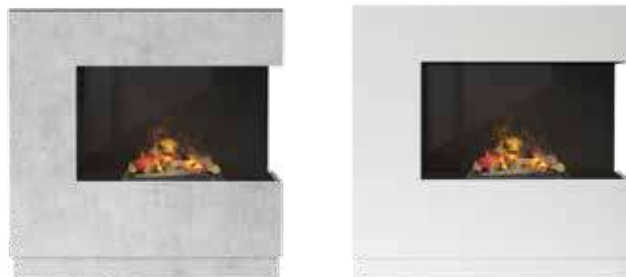

Zen

The industrial finish and clean, minimalist lines are the distinctive features of the Zen. Its contemporary, minimalist design perfectly blends in with modern interiors, especially those in industrial style. The unobtrusive appearance of the fireplace vividly exposes the warm light of the Optimyst® fire. The realistic, 3D flames, arising from water mist and LED light, are clearly visible due to the two-sided surround. The Zen concrete will undoubtedly appeal not only to the amateurs of loft spaces. The fire can be conveniently operated by the remote control.

- Modern design with an industrial look.
- Suits both modern and classic interiors
- 2-sided fire view

Required engines:

Cassette 400/600 LED | 210791 | 5011139210791

Zen Concrete	111166 / 5011139111166
Zen White	111164 / 5011139111159
Measurements view of the fire (WxH)	38 x 20 cm
Outside dimensions WxHxD	90 x 88 x 32 cm